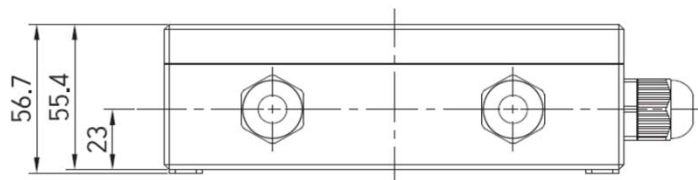

CJB-4P

(Summing Box)

SPECIFICATION

- . 4ch summing box
- . 170(W) x 80(D) x 60(H)
- . Adjust 4Point

CJB-6P

(Summing Box)

SPECIFICATION

- . 6ch summing box
- . 200(W) x 150(D) x 80(H)
- . Adjust 6Point