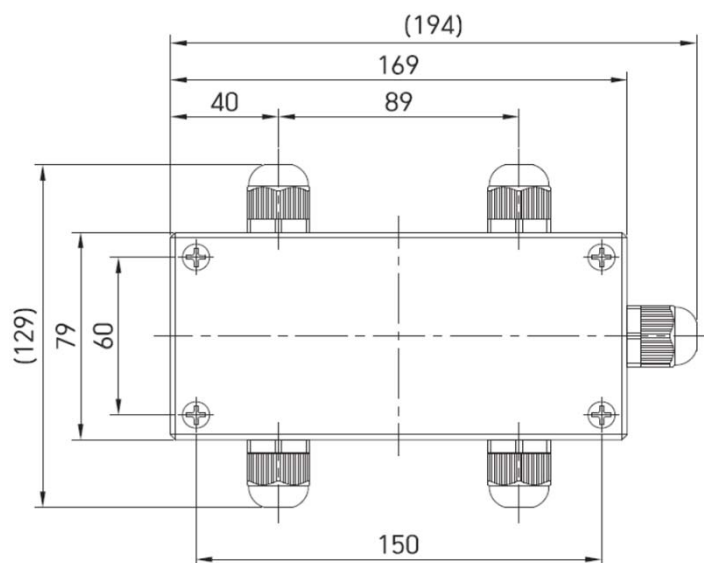

CJB-4P

(Summing Box)

SPECIFICATION

- . 4ch summing box
- . 170(W) x 80(D) x 60(H)
- . Adjust 4Point

CJB-6P

(Summing Box)

SPECIFICATION

- . 6ch summing box
- . 200(W) x 150(D) x 80(H)
- . Adjust 6Point