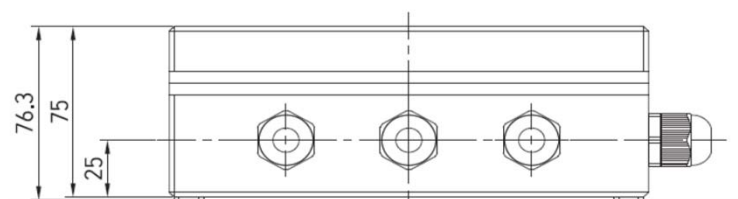

CJB-4P

(Summing Box)

SPECIFICATION

- . 4ch summing box
- . 170(W) x 80(D) x 60(H)
- . Adjust 4Point

CJB-6P

(Summing Box)

SPECIFICATION

- . 6ch summing box
- . 200(W) x 150(D) x 80(H)
- . Adjust 6Point