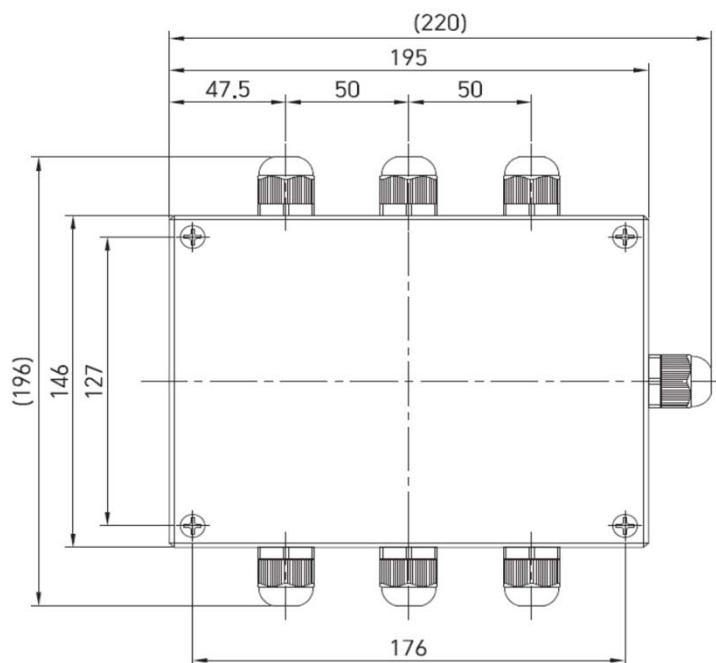

CJB-4P

(Summing Box)

SPECIFICATION

- . 4ch summing box
- . 170(W) x 80(D) x 60(H)
- . Adjust 4Point

CJB-6P

(Summing Box)

SPECIFICATION

- . 6ch summing box
- . 200(W) x 150(D) x 80(H)
- . Adjust 6Point